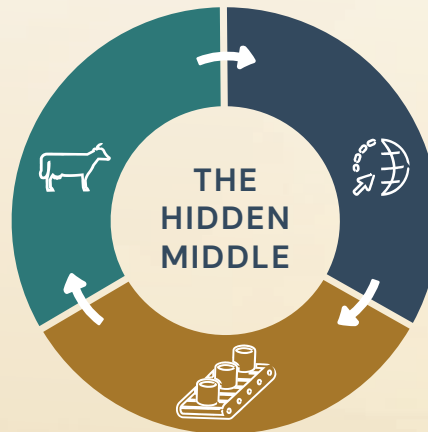

*On a mission to make safe, affordable,
nutritious food a global reality.*

VINE CAPITAL

SPECIALTY FOOD & AGRICULTURE

- › Protein
- › Specialty ingredients
- › Nutritional products
- › Fresh/healthy
- › Additives & flavorings
- › Infant/juvenile
- › Allergen-free
- › Clean label
- › Agtech

BUSINESS SERVICES

- › Alternative processing
- › Claims substantiation
- › Food safety
- › Food waste
- › Nutrition labeling
- › Product development
- › Regulatory consulting
- › Supply chain services
- › Specialty lab
- › IT & tech services

Investment Philosophy

1. Perpetuate Legacy
2. Fuel Innovation
3. Attract & Retain Great People
4. Grow Long-Term Value

MANUFACTURING

- › Contract, private label & branded
- › Packaging
- › Food processing, service & packaging equipment
- › Machinery

Investment Characteristics

- › EBITDA between $1 to $20 million
- › Long-term minority ownership, majority interest or buyout
- › Transaction types: founder/family-owned growth equity, recapitalizations, corporate divestitures
- › North America

To learn more about how Vine Capital is helping grow long-term value for founder and family-owned businesses or if you know of an investment opportunity please contact:

Patrick Gilbert
patrick@vinecp.com

vinecp.com